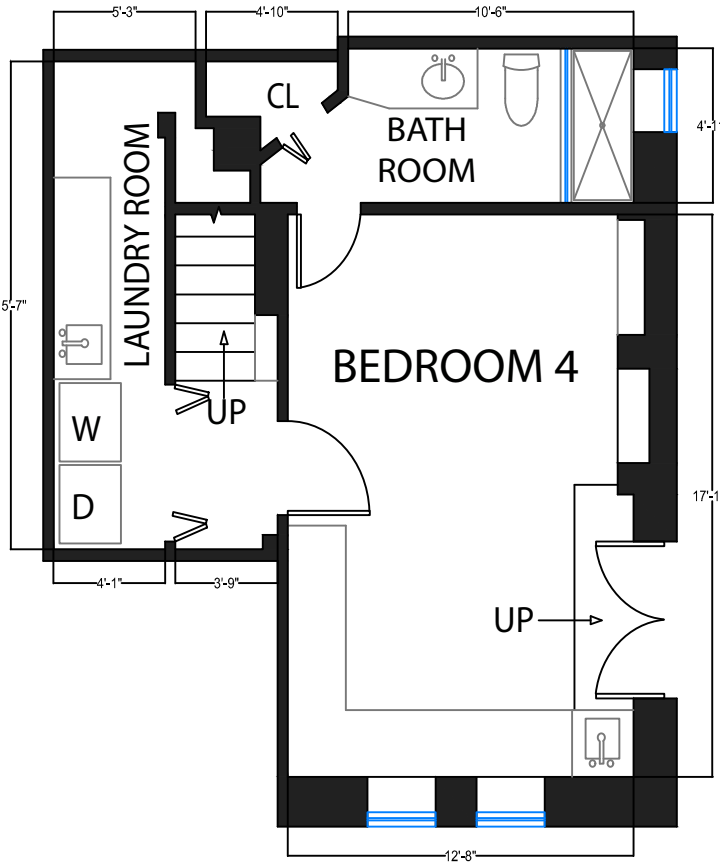

2710 Easton Dr.

Burlingame, CA. 94010

DISCLAIMER: RENDERING BY OPEN HOMES PHOTOGRAPHY. ALL MEASUREMENTS ARE APPROXIMATE AND MAY NOT BE EXACT. DO NOT RELY ON THE ACCURACY OF THIS FLOOR PLAN WHEN DETERMINING THE PRICE OF A PROPERTY OR MAKING DECISIONS REGARDING BUYING OR SELLING OF PROPERTIES WITHOUT INDEPENDENT VERIFICATION.

2710 Easton Dr.

Burlingame, CA. 94010

UPPER LEVEL

MAIN LEVEL

LOWER LEVEL

DETACHED GARAGE

DISCLAIMER: RENDERING BY OPEN HOMES PHOTOGRAPHY. ALL MEASUREMENTS ARE APPROXIMATE AND MAY NOT BE EXACT. DO NOT RELY ON THE ACCURACY OF THIS FLOOR PLAN WHEN DETERMINING THE PRICE OF A PROPERTY OR MAKING DECISIONS REGARDING BUYING OR SELLING OF PROPERTIES WITHOUT INDEPENDENT VERIFICATION.