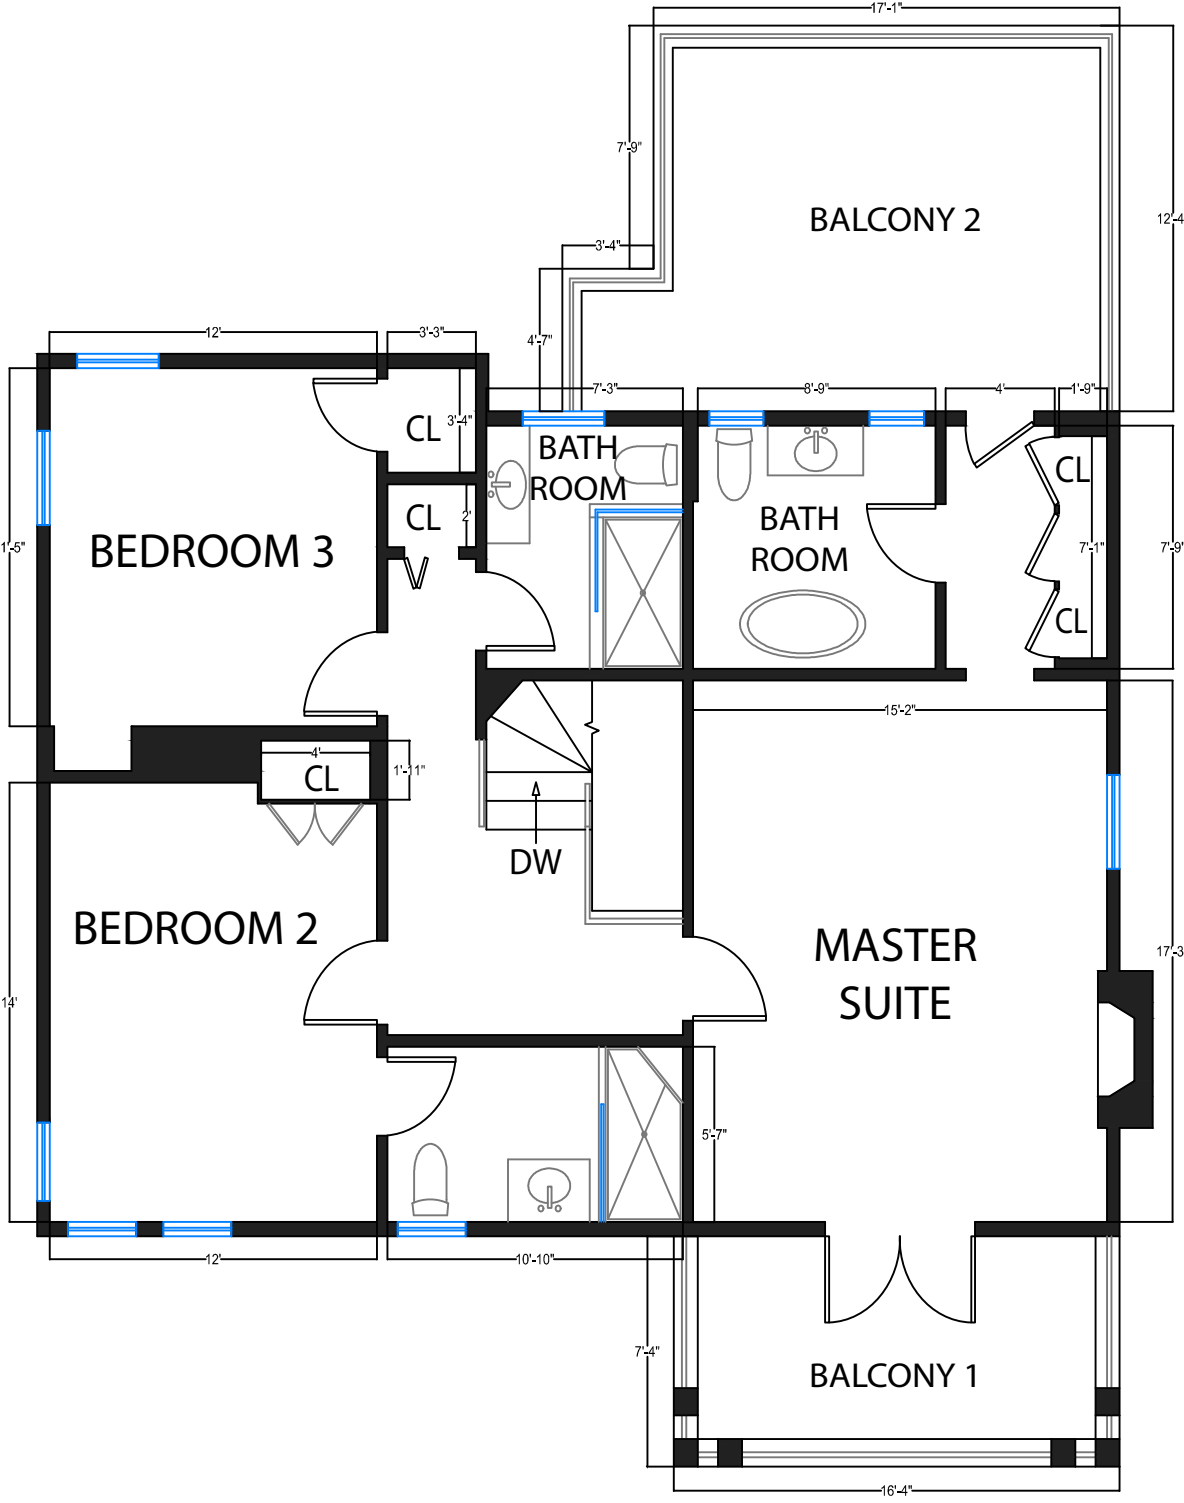

2710 Easton Dr.

Burlingame, CA. 94010

DISCLAIMER: RENDERING BY OPEN HOMES PHOTOGRAPHY. ALL MEASUREMENTS ARE APPROXIMATE AND MAY NOT BE EXACT. DO NOT RELY ON THE ACCURACY OF THIS FLOOR PLAN WHEN DETERMINING THE PRICE OF A PROPERTY OR MAKING DECISIONS REGARDING BUYING OR SELLING OF PROPERTIES WITHOUT INDEPENDENT VERIFICATION.

2710 Easton Dr.

Burlingame, CA. 94010

UPPER LEVEL

MAIN LEVEL

LOWER LEVEL

DETACHED GARAGE

DISCLAIMER: RENDERING BY OPEN HOMES PHOTOGRAPHY. ALL MEASUREMENTS ARE APPROXIMATE AND MAY NOT BE EXACT. DO NOT RELY ON THE ACCURACY OF THIS FLOOR PLAN WHEN DETERMINING THE PRICE OF A PROPERTY OR MAKING DECISIONS REGARDING BUYING OR SELLING OF PROPERTIES WITHOUT INDEPENDENT VERIFICATION.