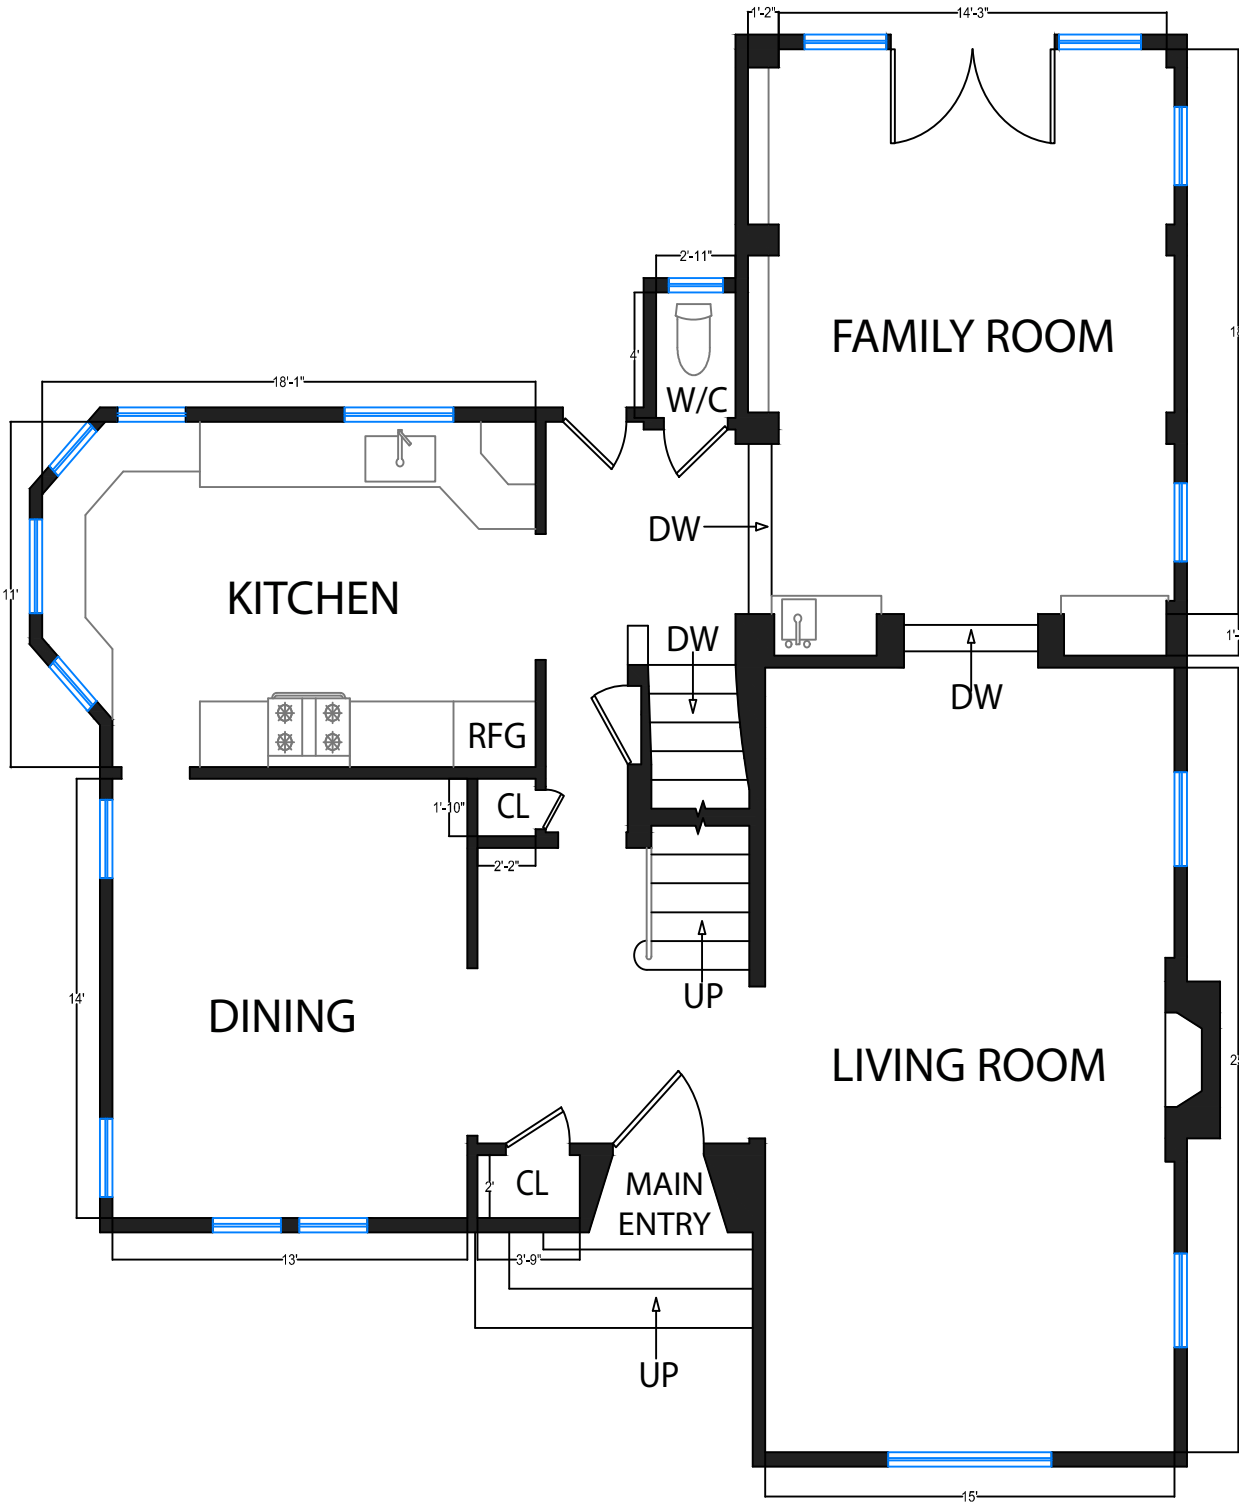

2710 Easton Dr.

Burlingame, CA. 94010

DISCLAIMER: RENDERING BY OPEN HOMES PHOTOGRAPHY. ALL MEASUREMENTS ARE APPROXIMATE AND MAY NOT BE EXACT. DO NOT RELY ON THE ACCURACY OF THIS FLOOR PLAN WHEN DETERMINING THE PRICE OF A PROPERTY OR MAKING DECISIONS REGARDING BUYING OR SELLING OF PROPERTIES WITHOUT INDEPENDENT VERIFICATION.

2710 Easton Dr.

Burlingame, CA. 94010

UPPER LEVEL

MAIN LEVEL

LOWER LEVEL

DETACHED GARAGE

DISCLAIMER: RENDERING BY OPEN HOMES PHOTOGRAPHY. ALL MEASUREMENTS ARE APPROXIMATE AND MAY NOT BE EXACT. DO NOT RELY ON THE ACCURACY OF THIS FLOOR PLAN WHEN DETERMINING THE PRICE OF A PROPERTY OR MAKING DECISIONS REGARDING BUYING OR SELLING OF PROPERTIES WITHOUT INDEPENDENT VERIFICATION.