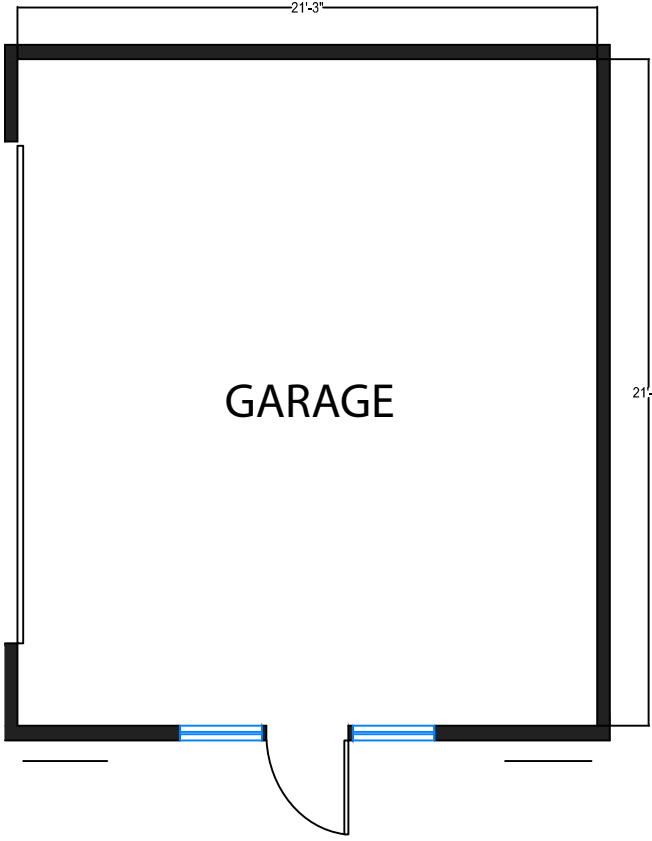

2710 Easton Dr.

Burlingame, CA. 94010

DISCLAIMER: RENDERING BY OPEN HOMES PHOTOGRAPHY. ALL MEASUREMENTS ARE APPROXIMATE AND MAY NOT BE EXACT. DO NOT RELY ON THE ACCURACY OF THIS FLOOR PLAN WHEN DETERMINING THE PRICE OF A PROPERTY OR MAKING DECISIONS REGARDING BUYING OR SELLING OF PROPERTIES WITHOUT INDEPENDENT VERIFICATION.

2710 Easton Dr.

Burlingame, CA. 94010

UPPER LEVEL

MAIN LEVEL

LOWER LEVEL

DETACHED GARAGE

DISCLAIMER: RENDERING BY OPEN HOMES PHOTOGRAPHY. ALL MEASUREMENTS ARE APPROXIMATE AND MAY NOT BE EXACT. DO NOT RELY ON THE ACCURACY OF THIS FLOOR PLAN WHEN DETERMINING THE PRICE OF A PROPERTY OR MAKING DECISIONS REGARDING BUYING OR SELLING OF PROPERTIES WITHOUT INDEPENDENT VERIFICATION.