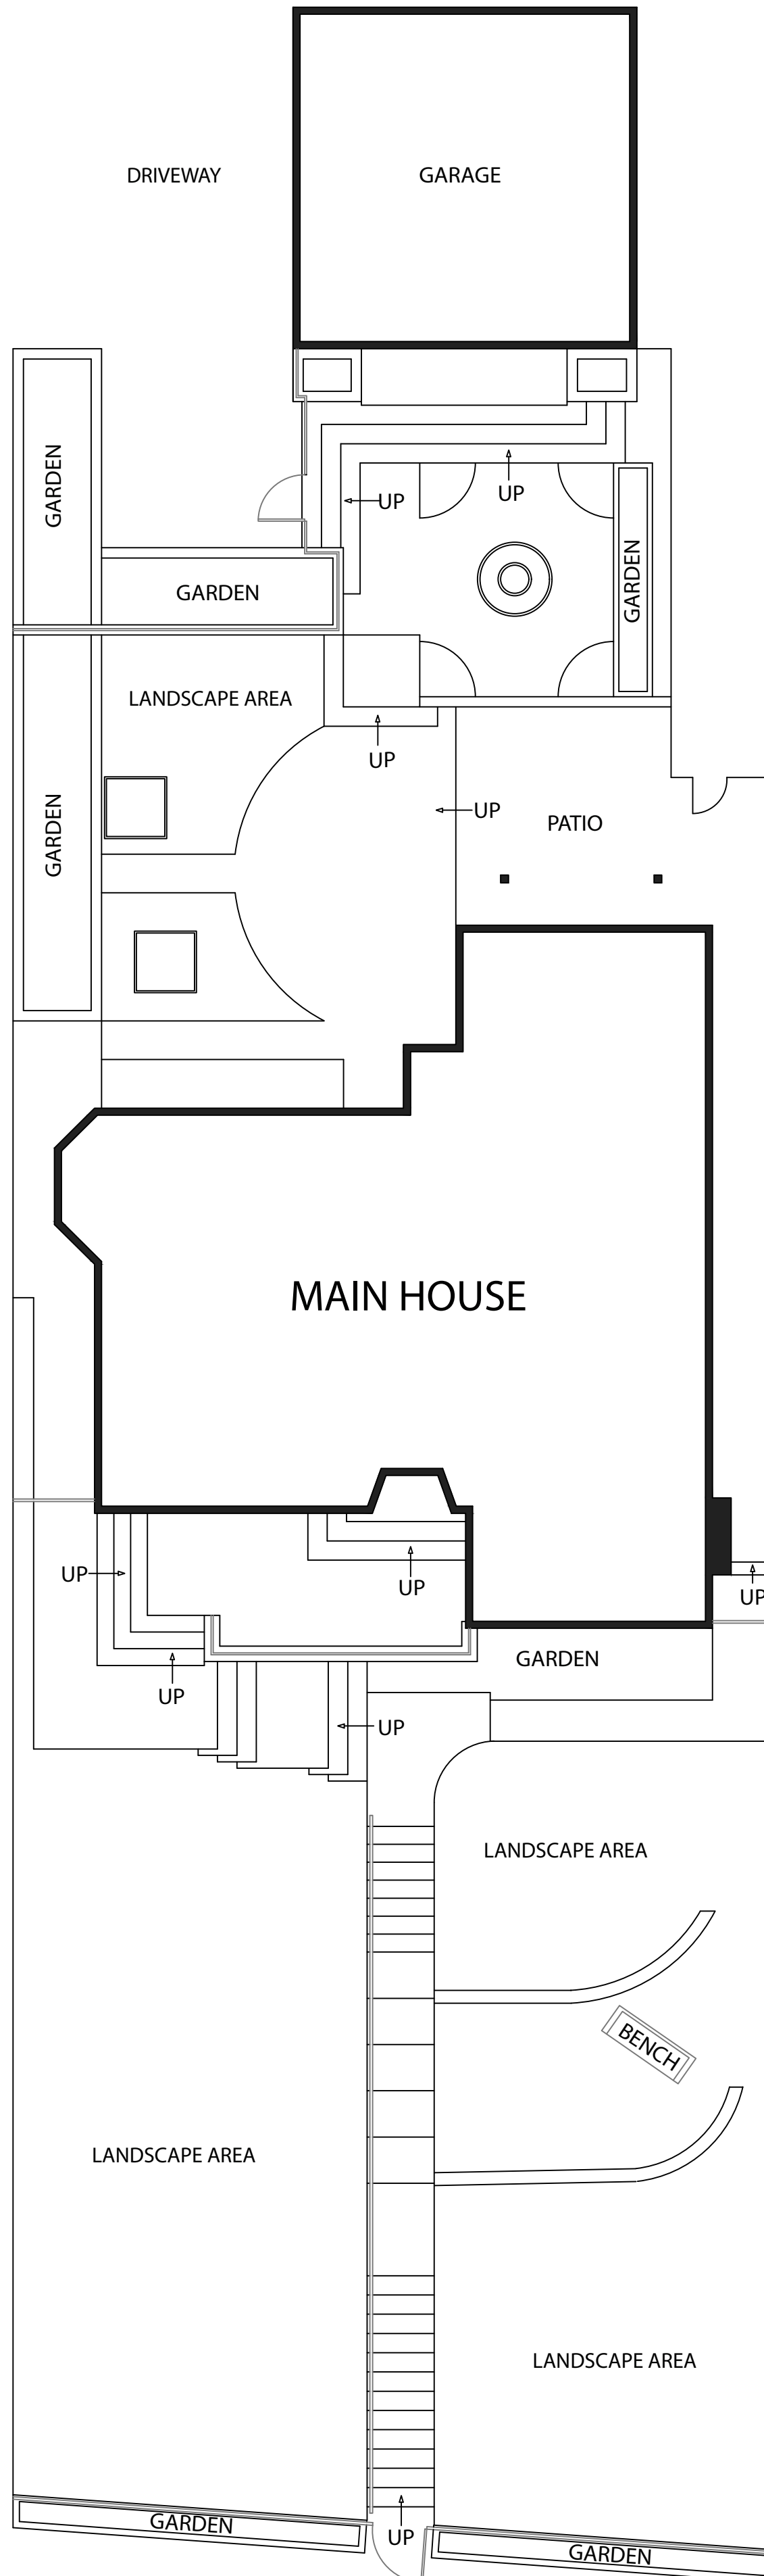

2710 Easton Dr.

Burlingame, CA. 94010

DISCLAIMER: RENDERING BY OPEN HOMES PHOTOGRAPHY. ALL MEASUREMENTS ARE APPROXIMATE AND MAY NOT BE EXACT. DO NOT RELY ON THE ACCURACY OF THIS FLOOR PLAN WHEN DETERMINING THE PRICE OF A PROPERTY OR MAKING DECISIONS REGARDING BUYING OR SELLING OF PROPERTIES WITHOUT INDEPENDENT VERIFICATION.

2710 Easton Dr.

Burlingame, CA. 94010

UPPER LEVEL

MAIN LEVEL

LOWER LEVEL

DETACHED GARAGE

DISCLAIMER: RENDERING BY OPEN HOMES PHOTOGRAPHY. ALL MEASUREMENTS ARE APPROXIMATE AND MAY NOT BE EXACT. DO NOT RELY ON THE ACCURACY OF THIS FLOOR PLAN WHEN DETERMINING THE PRICE OF A PROPERTY OR MAKING DECISIONS REGARDING BUYING OR SELLING OF PROPERTIES WITHOUT INDEPENDENT VERIFICATION.